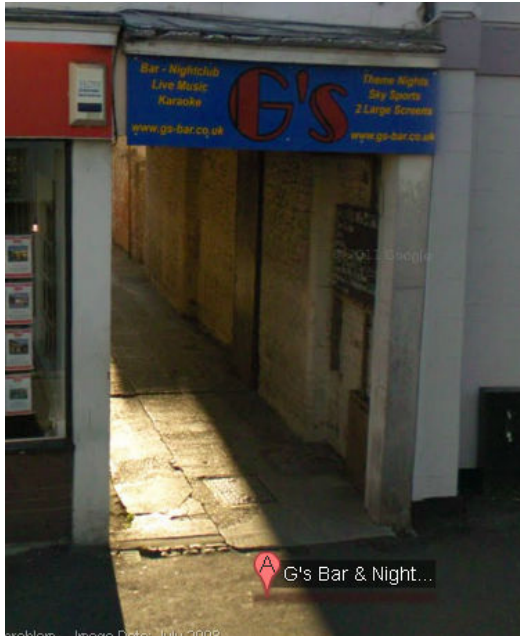

Location plans for G's, Deans Court, Bicester

Main entrance to premises from Market Hill

Aerial view of premises

Location plan of premises