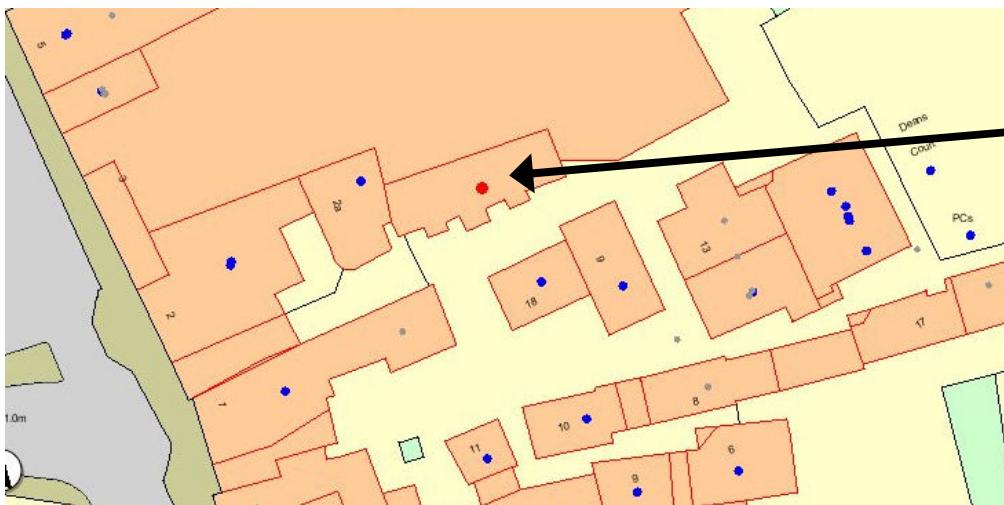

Location plans for G's, Deans Court, Bicester

Main entrance to premises from Market Hill

Aerial view of premises

Location plan of premises